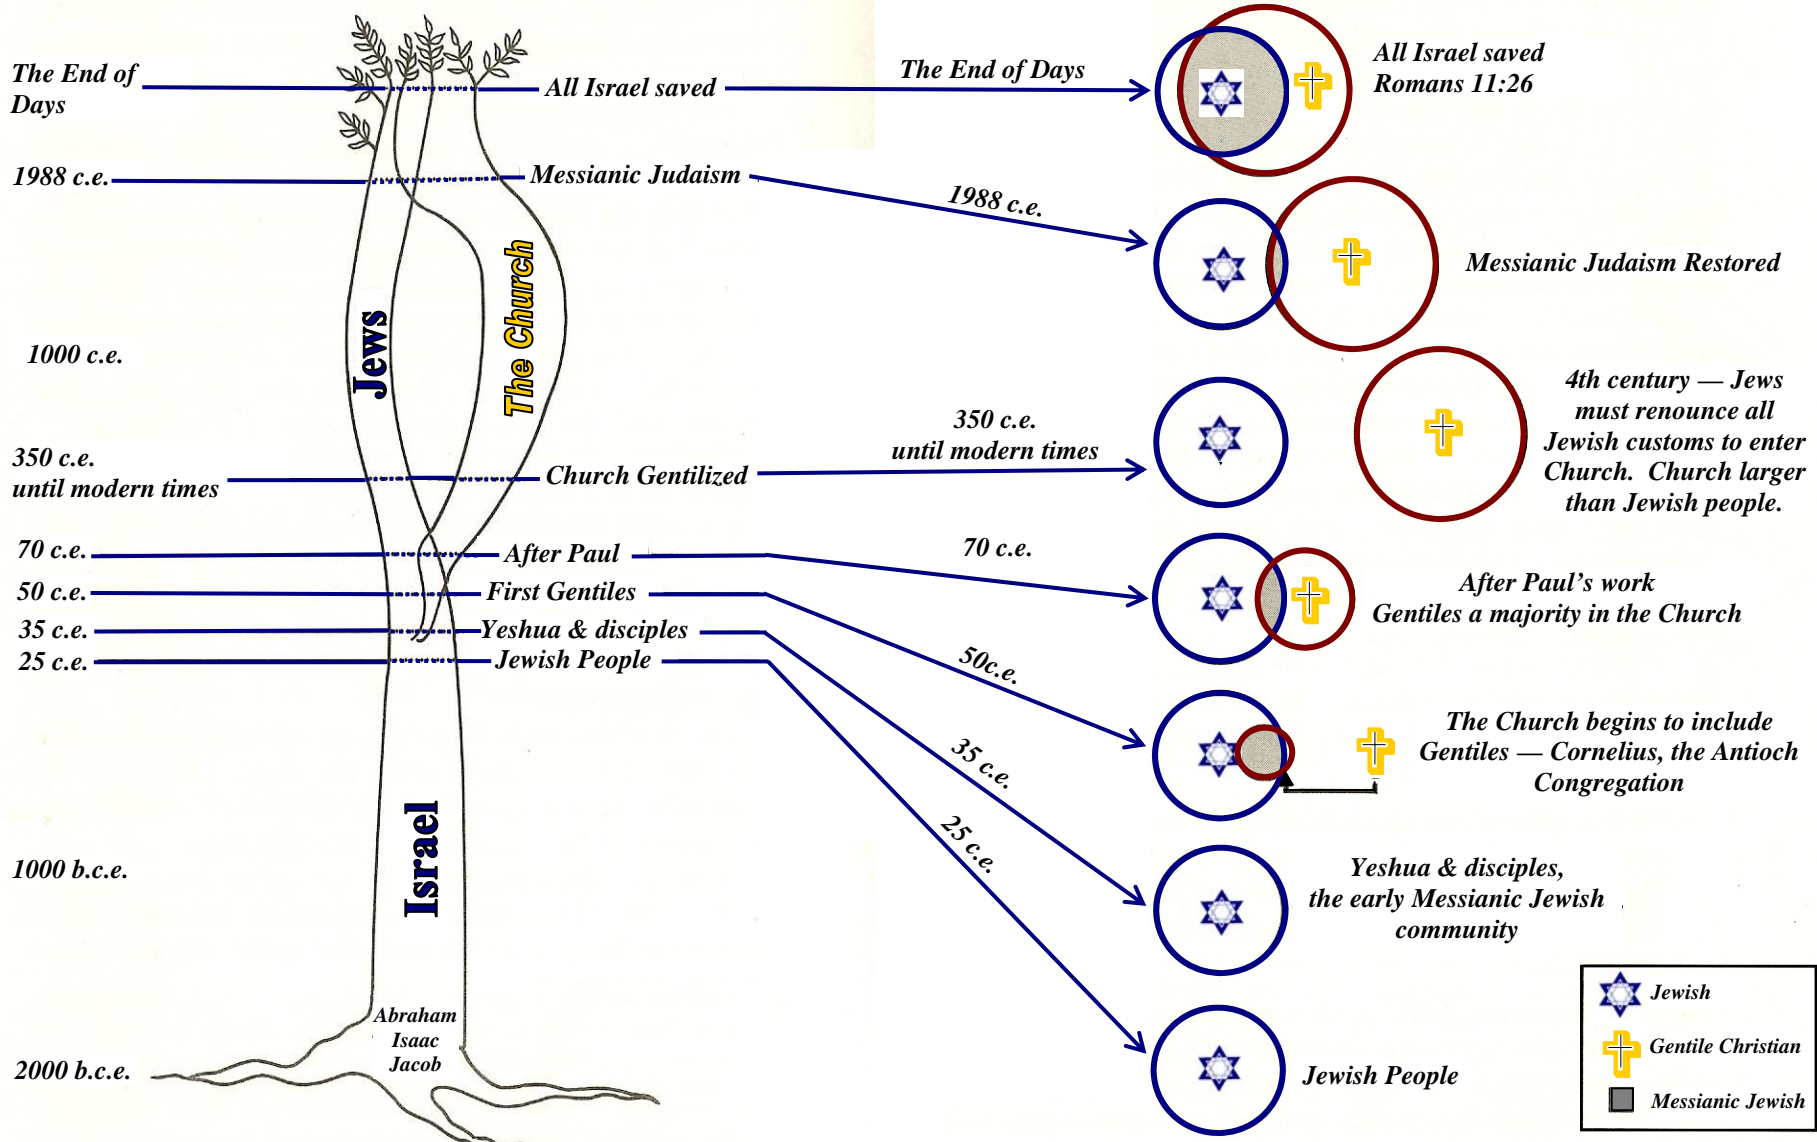

JEWISHNESS OF THE GOSPEL

FIGURE 1
The Cultivated Olive Tree:
The Church and the Jewish People
Through History

FIGURE 2
Cross-Sections of the Olive Tree:
The Church and the Jewish People
At Specific Points in History

From: Restoring the Jewishness of the Gospel
by Dr. David Stern p. 20-21
Jewish New Testament Publications 1988

THE MEANING OF THE JEWISH HOLY DAYS

THE SET FEASTS OF JEHOVAH

LEVITICUS 23